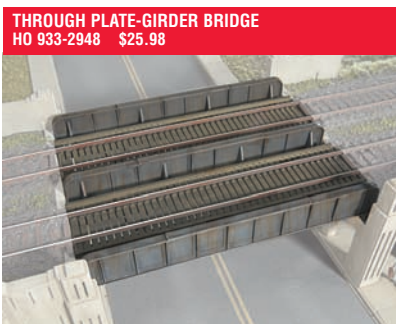

Your Foundation for Fun

From main line to Main Street, railroads built America. And no matter where the tracks run on your layout, capturing the look and feel of real buildings brings your railroad to life.

Since 1989, HO and N Scale modelers working on layouts big and small have made Cornerstone their number one choice for authentic structures.

With the widest range of kits and assembled models available, Cornerstone makes it easy to add anything from a blast furnace to a bridge to your layout — and there are more new models coming soon!

Building more realism into your layout is easy! For more about current and future Cornerstone structures, visit www.waltherscornerstone.com, or stop by your local hobby shop.

N SCALE

HO SCALE

Keep your railroad growing — for more about current and future Cornerstone Series kits, sign up for Walthers E-Newsletters at www.walthers.com/exec/email-subscribe, or visit your local hobby shop. To find a shop near you, call 1-800-487-2467 or visit walthers.com.