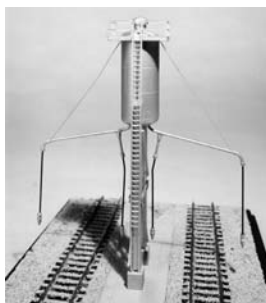

HO Sand Tower - Kit

Plastruct. 1 x 6-3/4"
570-1011 Sand Tower
Reg. Price: $13.70
Sale: $11.98