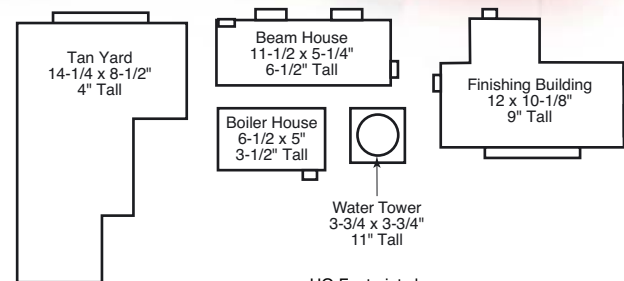

**N Scale Tannery Available Now!**  
**933-3299 \$99.98**

- A slightly different Tannery is available in N Scale, featuring two rooftop water tanks and buildings with original style windows.
- Build as one complex or 4 separate structures: Beam House, Tan Yard, Finishing Building & Boiler House. Building dimensions are available online; please see walthers.com.