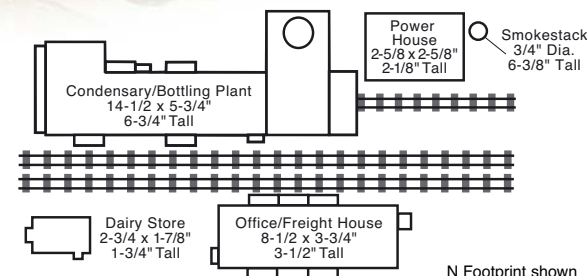

## NEW N Scale Sterling Consolidated Dairy

**933-3298 \$149.98**

- Complete Kit – Great Value!
- Affordable Introduction to Modular Construction Methods
- Includes ALL Parts to Build Structures Shown – ***No Other Parts to Buy!***
- Build as Complex or 4 Individual Structures
- Includes Condensary, Store, Office, Powerhouse & Smokestack
- Decal Signs for Different Industries
- Rooftop Water Tank, Roof Details & Track Bumpers Included
- Easily Customized or Expanded Using Cornerstone Modulars™ Components
- North American Prototype
- Fits Popular Modeling Eras
- Parts Molded in Appropriate Colors
- Complete Instructions
- Easy-to-Build N Scale
- January Delivery

## HO Scale Dairy Available Now!

**933-3799 \$179.98**

- A slightly different Dairy is available in HO Scale; includes creamery building and freestanding water tower.
- Build as one HO Scale complex or 5 separate structures: Bottling Plant/Condensary, Office, Rural Creamery, Dairy Store and Water Tower. Building dimensions are available online; please see [walthers.com](http://walthers.com).