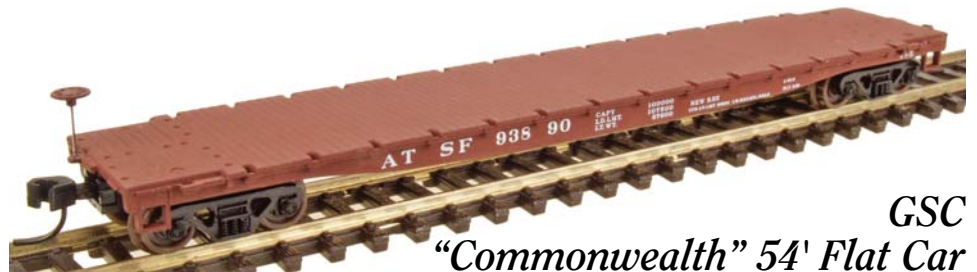

NEW N Freight Car
Single Cars, \$14.98 Each
Limited-Run 3-Packs, \$43.98
February Delivery

- All-New Tooling
- Great for Aggregate & Work Train Service
- Factory-Installed Wire End Railings

H0 model shown

GSC "Commonwealth" 54' Flat Car

NEW N Freight Car
Single Cars, \$12.98 Each
Limited-Run 2-Packs, \$25.98
February Delivery

- Revised Tooling w/Finer Stirrup Steps
- Heavy Diecast Body for Reliable Performance
- Upgraded Bulkheads & Brakewheel Details
- With or Without Bulkheads as Appropriate ("Roadnames with bulkheads")