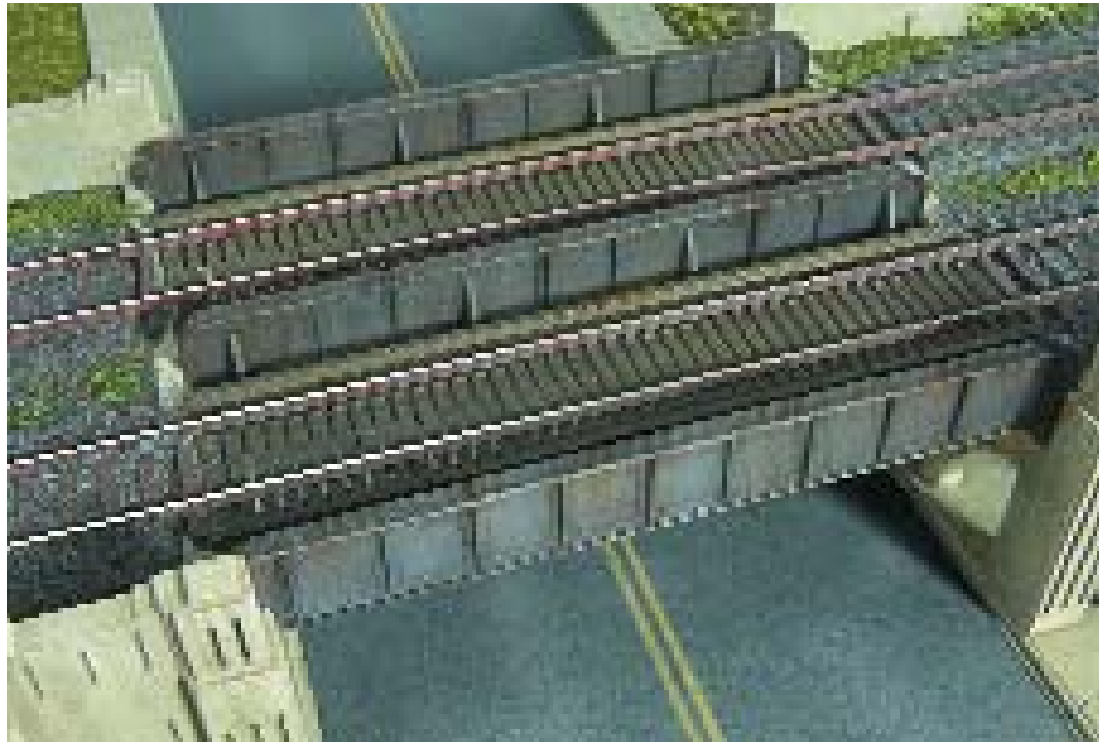

New Bridges for a More Realistic Right-of-Way

Cornerstone Series® Through Plate-Girder Bridge

May Delivery*

[933-2948](#) HO Scale \$19.98

[933-3820](#) N Scale \$19.98

- All-New Models
- Parts for 2 Complete Bridges
- Combine Kits for Longer or Wider Models
- Build for Single or Double Track
- Authentic Rivet & Steelwork Detail
- Used on Railroads all over the US
- Molded in Colors
- Complete Instructions
- Detailed Plastic Parts
- Fits Steam- & Diesel-Era
- Colorful Decals

Cornerstone Series Kit
HO Single-Track Truss Bridge
[933-3185](#) \$24.98

Cornerstone Series Kit
HO Double-Track Truss Bridge
[933-3012](#) \$21.98

Walthers Shinohara
HO Code 83 Bridge Track
[948-899](#) Inside Guard Rails \$19.99

Cornerstone Series Kit
N Art Deco Highway Underpass
[933-3800](#) \$24.98

Cornerstone Series Kit
N Timber Trestle
[933-3217](#) \$24.98

Can't find a hobby shop near you? Call 1-800-4TRAINS (1-800-487-2467) or visit walthers.com.