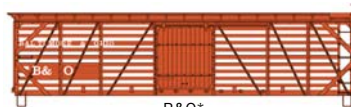

920-54583

ACY

GN

L&N*

NP

B&O*

GSX

MSCX

HO Walthers
Cornerstone
Series® Kit
Stock Yards
[933-3047](tel:933-3047)
\$24.98

HO Walthers
Cornerstone
Series Kit
Ice House &
Icing Platform
[933-3049](tel:933-3049)
\$30.98

Walthers
2007-08
Buyer's Guide
is loaded with
new releases and
modeling tips! See
your dealer today
for your copy.
Or [download
the guide
\(PDF file\)
online!](#)