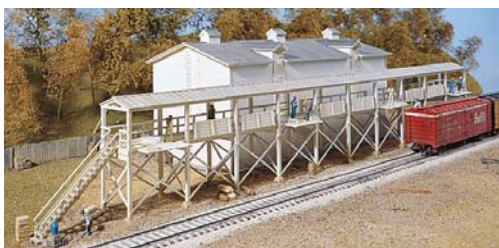

HO Walthers
Cornerstone
Series® Kit
Stock Yards
[933-3047](tel:933-3047)
\$24.98

HO Walthers
Cornerstone
Series Kit
Ice House &
Icing Platform
[933-3049](tel:933-3049)
\$30.98

Walthers
2007-08
Buyer's Guide
is loaded with
new releases and
modeling tips! See
your dealer today
for your copy.
Or [download
the guide
\(PDF file\)
online!](#)