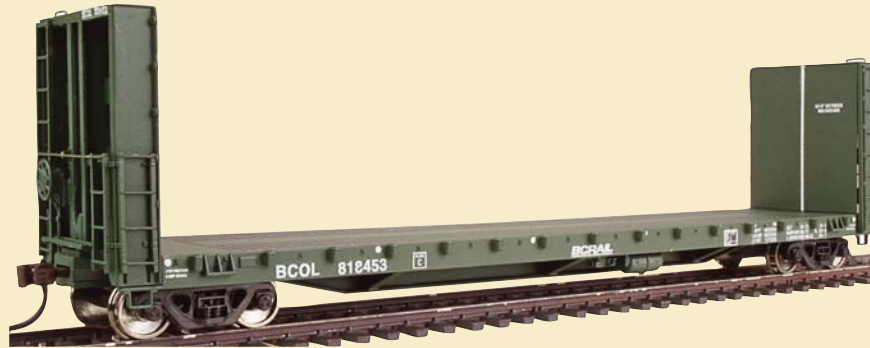

Modernize Your Freight Car Fleet

- Fully Assembled • Add-On Wire Grab Irons On Select Models • Working Knuckle Couplers • RP-25 Metal Wheelsets • New Roadnames & Numbers

Gold Line™

HO Canadian 50' Bulkhead Flat Car

Single Car, $19.98 Each
Limited-Run 2-Pack,
$39.98 Each

October Delivery

- Great for Post-70s Freight

Gold Line™

HO Bethgon Coalporter™ Gondola

6-Pack, $89.98 Each
October Delivery

- Great for Unit Coal Train Service
- Six Different Roadnumbers Per Pack