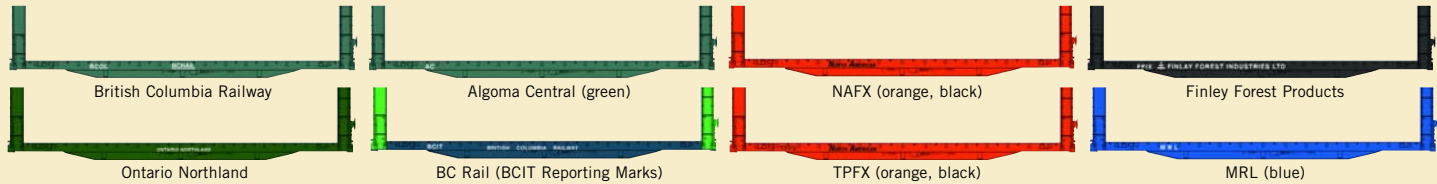

Modernize Your Freight Car Fleet

- Fully Assembled • Add-On Wire Grab Irons On Select Models • Working Knuckle Couplers • RP-25 Metal Wheelsets • New Roadnames & Numbers

Gold Line™

HO Canadian 50' Bulkhead Flat Car

Single Car, $19.98 Each
Limited-Run 2-Pack,
$39.98 Each

October Delivery

- Great for Post-70s Freight

Gold Line™

HO Bethgon Coalporter™ Gondola

6-Pack, $89.98 Each
October Delivery

- Great for Unit Coal Train Service
- Six Different Roadnumbers Per Pack