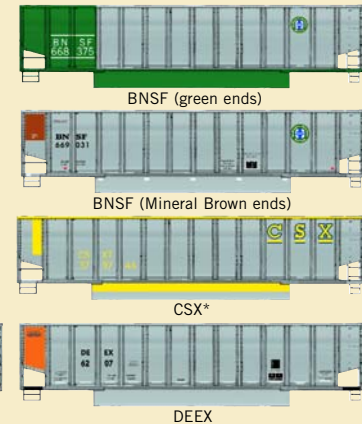

See walthers.com for more photos & information, or call 1-800-4TRAINS (1-800-487-2467) to find a hobby shop near you.