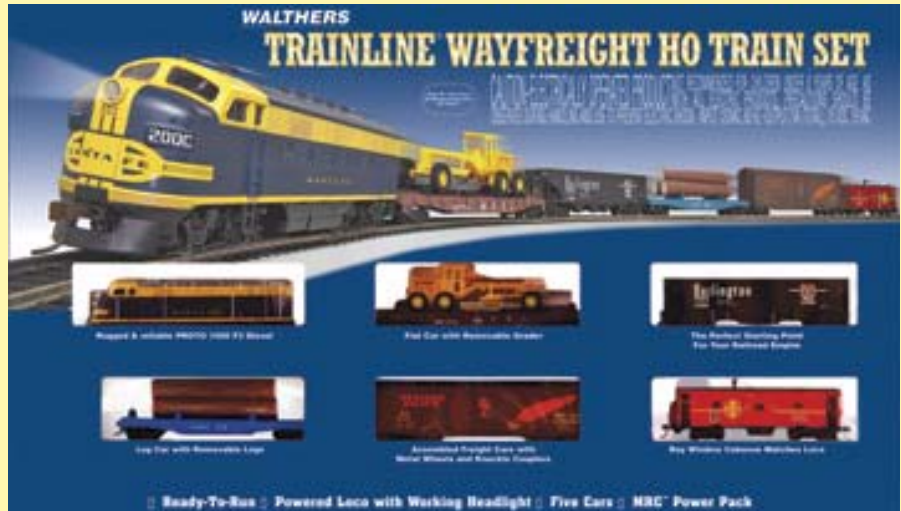

WALTHERS

Get Started on the Right Track

Trainline® Wayfreight HO Train Sets

Fall 2007 Delivery

- Complete Starter Sets — Perfect for Age 8 & Up
- Metal Wheels & Knuckle Couplers on All Cars
- Flat Car with Removable Grader
- Log Car with Removable Logs
- Bay Window Caboose Included
- Available with Atlas or Bachmann Track Systems!
- PROTO 1000™ Diesel with Working Headlight
- Solid State MRC™ Power Pack
- 3 SceneMaster™ Vehicles
- 36 x 54" Oval of Nickel Silver Track
- Priced at Just $119.98

With Atlas® Track

1. Great for Your First Layout
- 931-850 Santa Fe
  931-851 Chicago & North Western!
  931-852 Pennsylvania
  931-853 Union Pacific!
  931-854 Baltimore & Ohio*
  931-855 Canadian National

With Bachmann® EZ-Track®

1. Fast & Easy Set Up on Any Surface!
- 931-840 Santa Fe
  931-841 Chicago & North Western!
  931-842 Pennsylvania
  931-843 Union Pacific!
  931-844 Baltimore & Ohio*
  931-845 Canadian National