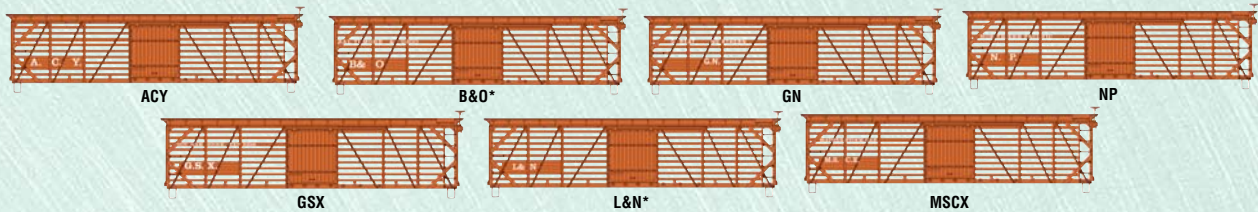

Assembled Cars $29.98 | Now Available | Layout-Ready Models