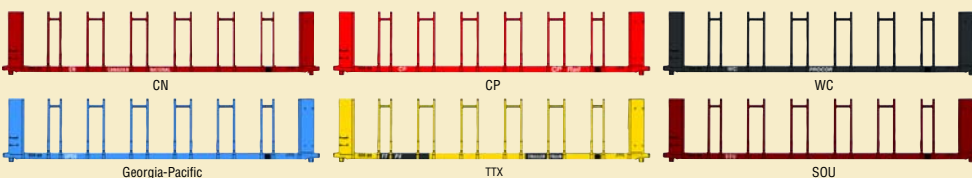

WALTHERS

HO Gold Line™ Freight Cars

New Roadnumbers • RP-25 Metal Wheels • Free-Rolling Trucks • Working Knuckle Couplers

Bethlehem 4000 Cubic Foot 3-Bay Hopper

1. Six Different Roadnumbers Per Pack
   - Modeler-Installed Wire Grab Irons
   - Ideal For Unit Coal Trains
2. Limited-Run Six-Packs $79.98 Each
   January 2008 Delivery

932-7873

63' Pulpwood Flat Car

1. Authentic Side Stakes
   - Perfect for Paper Mill Service
   - Great for Post 70s Layouts
2. Single Cars $17.98 Each
   Limited-Run Two-Packs $34.98 Each
   January 2008 Delivery

932-3157

IF YOU LIKE THESE YOU WILL WANT THESE

See walters.com for more photos & information, or call 1-800-4TRAINS (1-800-487-2467) to find a hobby shop near you.

Delivery date shown was accurate at press time, for updates visit walters.com. Preproduction models shown, details and colors may vary. ©2007 Wm. K. Walthers, Inc.