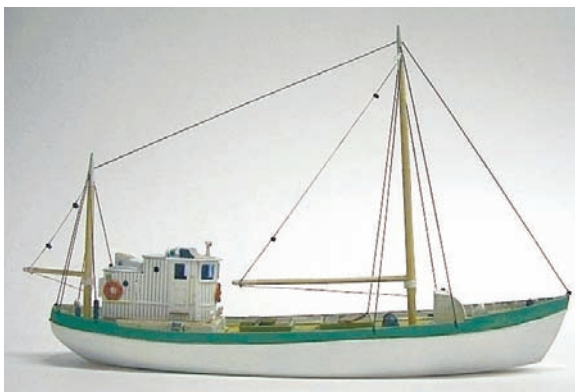

HO 63' Sardine Carrier
Sea Port Model Works
663-H115HO 63' Sardine Carrier
Reg. Price: $59.95 Sale: $53.98