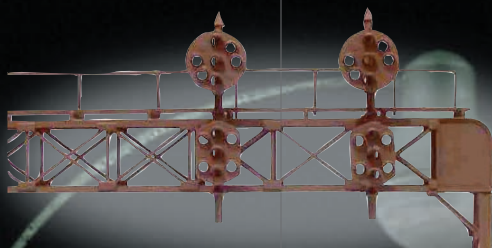

Signals

HO Two-Track Signal Bridge

Oregon Rail Supply
538-150 w/PRR Position Light
Signal Heads
Reg. Price: $27.95
Sale: $21.98

HO Two-Track Signal Bridge

Oregon Rail Supply
538-151 w/US&S 1, 2 & 3
Light Targets
Reg. Price: $27.95
Sale: $21.98

HO Double Light Dwarf Signal

Oregon Rail Supply
538-123 Red/Green Lights
pkg(2)
Reg. Price: $7.50 Sale: $5.98

HO Two Aspect Block Signal

Oregon Rail Supply
538-114 Two
Aspect w/LEDs
Reg. Price: $9.95
Sale: $7.98