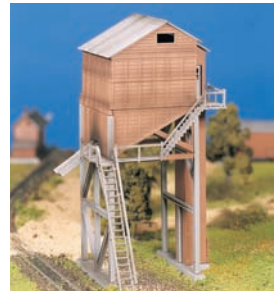

O Coaling Tower - Kit

Bachmann
160-45979 Coaling Tower
Reg. Price: **$24.00**
Sale: **$15.98**

Shop now at walthers.com, call 1-800-487-2467 or visit your local hobby shop