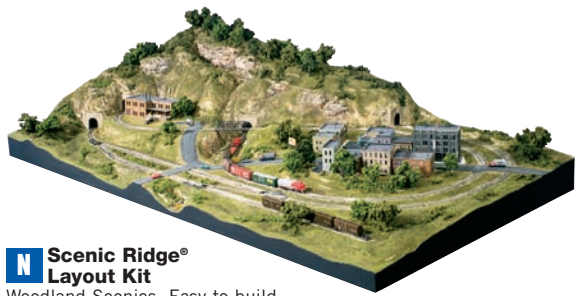

N Scenic Ridge® Layout Kit

Woodland Scenics. Easy to build. No expensive power tools, No dusty mess. No complicated calculations. Build a complete 3 x 6' (0.9 x 1.8m) N Scale layout from start to finish. Kit includes SubTerrain components, Terrain products, Landscaping materials and the Woodland Scenics Road System to add streets, roads, sidewalks, parking lots and other paved areas. A full-size track plan is printed on the base. Designed for easy expansion, you can build it as a stand-alone model or an NTRAK module.
785-1482 Scenic Ridge Layout
Reg. Price: $399.99 Sale: $329.98