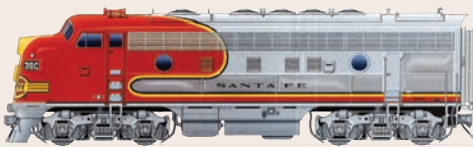

PROTO 2000® HO Santa Fe 37-Class F7 Diesels

Detailed to Match 37-Class F7s in service 1956-60

- Real Metal Finish
- Available with Full-Feature Tsunami® Sound & DCC Decoder
- April 2012 Delivery

A-B Sets

TSUNAMI® SOUND & DCC $479.98 EA
920-40687 #39L & 39A
920-40688 #39C & 39B
STANDARD DC $329.98 EA
920-47687 #38L & 38A
920-47688 #38C & 38B

Matching A Unit

TSUNAMI® SOUND & DCC $259.98 EA
920-40689 #41L
920-40690 #41C
STANDARD DC $169.98 EA
920-47689 #40L
920-47690 #40C

Matching B Unit

TSUNAMI® SOUND & DCC $259.98 EA
920-40691 #41A
920-40692 #41B
STANDARD DC $169.98 EA
920-47691 #40A
920-47692 #40B