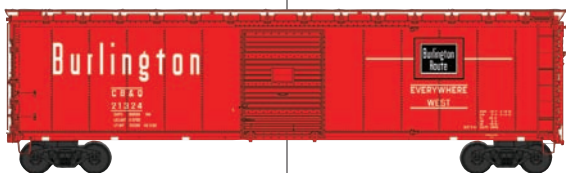

910-1503 NP #42307

910-1504 Toledo Peoria & Western #7069

WaltherProto 50' AAR Single-Door Boxcar 920-101604

WaltherProto 53' AAR Flatcar 920-104104

WaltherMainline 40' Steel Boxcar 910-1502

WaltherMainline 49' 100-Ton Eastern 3-Bay Hopper 910-6703