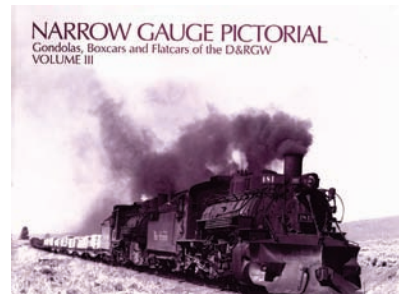

Narrow Gauge Pictorials

R. Robb. Colorado narrow gauge equipment, from various roads, is featured in these softcover books.
622-1 Vol I: Rio Grande Southern/DRGW Motive Power
622-2 Vol II: Passenger Cars of the DRGW
Reg. Price: $33.00 Sale: $29.98
622-3 Vol III: Gondolas, Boxcars and Flatcars of the D&RGW
Reg. Price: $35.00 Sale: $31.98
622-5 Vol V: Cabooses
Reg. Price: $28.00 Sale: $24.98