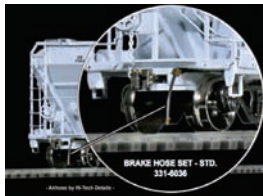

HO Brake Hose Set

Hi-Tech Details
331-6036 For Standard Freight Cars pkg(10)
Reg. Price: \$4.95 Sale: \$4.29

HO Formed Wire Grab Irons

Tichy
293-3015 18" Drop Type pkg(100)
Reg. Price: \$3.50 Sale: \$2.98