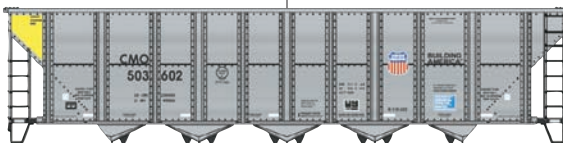

Walthers 40' Trinity RD-4 Coal Hopper
6-Pack 932-60457

NEW HO Walthers 40' Trinity RD-4 Coal Hopper 6-Pack

$119.98

- New Numbers
- 12 Roadnumbers Per Scheme
- Fully Assembled
- One-Piece Body
- Heavy Die Cast Underframe
- Separately-Applied Door Mechanism, Brake Details & Interior Bracing
- RP-25 Metal Wheels
- Proto MAX Metal Knuckle Couplers

BNSF (Wedge Logo)

932-60451 #651401, 651421, 651516, 651529, 651605 & 651660
932-60452 #651402, 651412, 651509, 651523, 651607 & 651620

COMX

932-60453 #9045, 9036, 9010, 9056, 9240 & 9090
932-60454 #9049, 9058, 9095, 9160, 9176 & 9205

Flex Leasing

932-60455 #98008, 98024, 98229, 98140, 98060 & 98124
932-60456 #98034, 98065, 98170, 98183, 98253 & 98250

UP/CMO (Building America)

932-60457 #503602, 503613, 503752, 503764, 503813 & 503834
932-60458 #503614, 503618, 503711, 503768, 503814 & 503831

Union Pacific licensed product

All products featured in this catalog were in stock at press time. Because of increased demand for sale-priced items and limited quantities available, some may be out of stock following the printing of this catalog. You can find out if any item is available, or locate dealers who have recently ordered out of stock items by visiting walthers.com. We reserve the right to correct errors, change prices and modify designs without notice and without obligation to previous purchasers. All rights reserved.

Prices and delivery dates shown were accurate at press time, for updates visit walthers.com.

©2011 Wm. K. Walthers, Inc. All prices are listed in U.S. dollars. Prices subject to change without notice. Select products are not shippable to California. CSX proprietary marks used by permission of CSX Transportation, Inc. Accumate® couplers are made under license from Accurail, Inc.