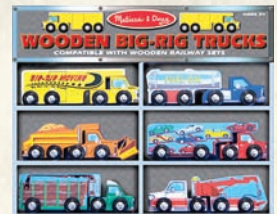

NEW Big Rig Trucks
Melissa & Doug. Mix and match the cabs and loads for extra fun. Set includes a car carrier, oil tanker, moving van and more.
488-685 Big Rig Trucks
Reg. Price: $24.99
Sale: $21.98

NEW Construction Vehicles
Melissa & Doug. Ready for action are a cement mixer, backhoe, dump truck and three more vehicles.
488-681 Construction Vehicles
Reg. Price: $24.99
Sale: $21.98

JUST FOR FUN!

NEW Train Sound Puzzle
Melissa & Doug. Listening and matching skills combine in a delightful way with this 9-piece puzzle.
488-729 Train Sound Puzzle
Reg. Price: $12.99
Sale: $11.98