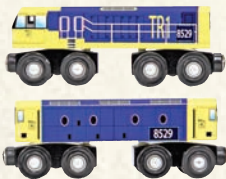

NEW Locomotive & Diesel Engine
Melissa & Doug. Here's a kid-powered duo guaranteed to boost fun on any wooden railway.
488-639 Locomotive & Diesel Engine
Reg. Price: $9.99 Sale: $8.98