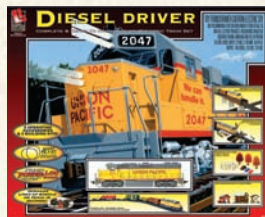

HO Rolling Rails
Life-Like from Walthers.
Leading the way around a Power-Loc track oval is an F7 diesel with working headlight followed by four freight cars and a caboose. Includes kid-powered log dump and log flatcar, station platform, trees and automobiles.
433-8693 Rolling Rails
Reg. Price: $139.99
Sale: $109.98