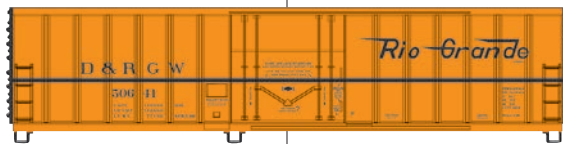

Walthers 50' North American Insulated Exterior Post Boxcar
932-60353