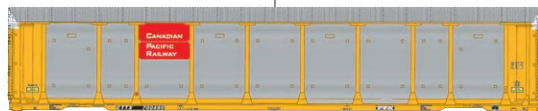

Undecorated

920-41558 Sound & DCC
920-48558 Standard DC

Greenville 100-Ton 2-Bay Hopper
932-50112

N Scale EMD GP20 920-80044

Tri-Level Auto Carrier 932-41809

NEW N PROTO N™ EMD GP20

February Delivery
\$99.98