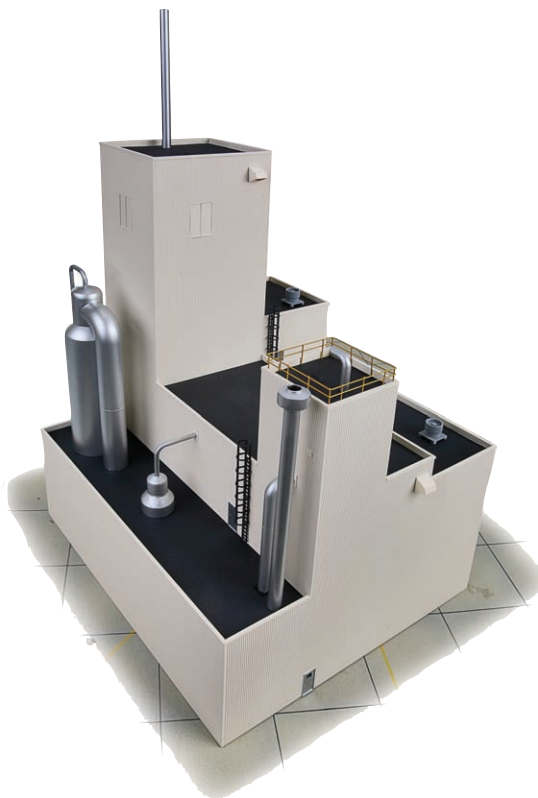

Kraft Mill 933-3900