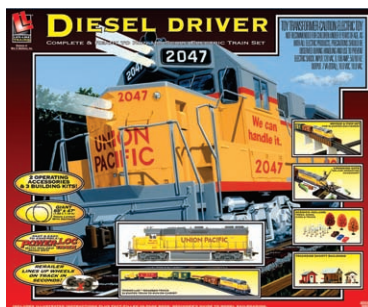

HO Diesel Driver
Life-Like from Walthers. A UP GP38-2 diesel heads up five freight cars and a caboose. Set includes 65 x 47" Power-Loc™ track oval, bridge and pier set, trackside buildings and more.
433-8852 Diesel Driver
Reg. Price: $193.99 Sale: $129.99