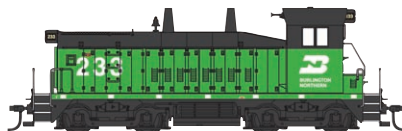

920-41426 #233 w/Sound & DCC
920-41427 #236 w/Sound & DCC
920-48426 #231 Standard DC
920-48427 #237 Standard DC

PRR (Phase 3)
Approximately 1957 to early 1960s