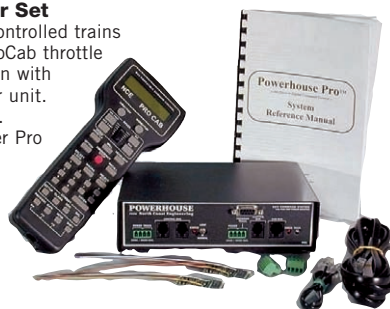

Zephyr Xtra Starter Set
Digitrax. Includes all-in-one throttle/command station/booster, power supply, LocoNet cable and decoder test kit plus Quickstart guide.
245-ZEPX Zephyr Xtra Starter Set
Reg. Price: $225.00
Sale: $199.98

Smart Booster
Digitrax. Expand your Digitrax or other DCC systems. Automatically shuts down if command-control drive signal is lost. Features Intelligent Autoreverse. 5 Amp, 80 Watts.
245-DB150 Smart Booster
Reg. Price: $179.99
Sale: $159.98

Prodigy Wireless Walkaround
MRC. Control your trains without being tethered to the layout.
500-1411 Prodigy Wireless Walkaround
Reg. Price: $199.98
Sale: $159.98

Prodigy Advance Wireless Conversion
MRC. Easy to add conversion kit includes receiver unit, wireless handheld transmitter and recharging cord.
500-1412 Prodigy Advance Wireless Conversion
Reg. Price: $319.98
Sale: $259.98

Power Pro Starter Set
NCE. Get two DCC controlled trains running. Includes ProCab throttle and Command Station with integral 5 amp power unit. Requires power pack.
524-1 PH-PRO Power Pro Starter Set
Reg. Price: $529.95
Sale: $439.98