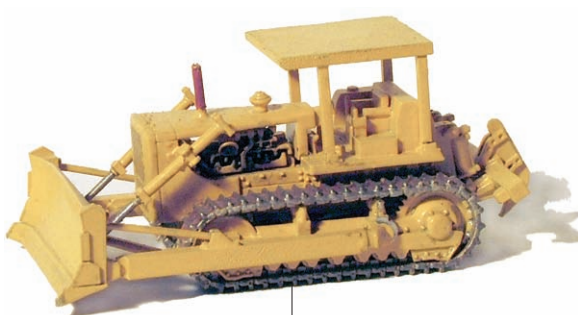

N Caterpillar D8H Bulldozer - Kit

GHQ
284-53001 Caterpillar D8H Bulldozer
Reg. Price: $14.95
Sale: **$12.98**

N American LaFrance 1000 Series Quadruple Combination Pumper - Kit

GHQ
284-52008 Hose/Booster/Ladder/Pump
Reg. Price: $21.95
Sale: **$19.98**

N IT18F Log Loader - Kit

GHQ
284-53014 IT18F Log Loader
Reg. Price: $17.95
Sale: **$15.98**

N Family Fishing

Noch
528-37802 Family Fishing
Reg. Price: $25.99
Sale: **$21.98**