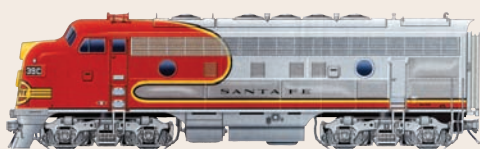

PROTO 2000® HO Santa Fe 37-Class F7 Diesels

Detailed to Match 37-Class F7s in service 1956-60

- Real Metal Finish
- Available with Full-Feature Tsunami® Sound & DCC Decoder
- April 2012 Delivery
- *Sold Out at Walthers — See your Local Hobby Shop.*

A-B Sets

TSUNAMI® SOUND & DCC $479.98 EA
920-40687 #39L & 39A
920-40688 #39C & 39B
STANDARD DC $329.98 EA
920-47687 #38L & 38A
920-47688 #38C & 38B

Matching A Unit

TSUNAMI® SOUND & DCC $259.98 EA
920-40689 #41L
920-40690 #41C
STANDARD DC $169.98 EA
920-47689 #40L
920-47690 #40C

Matching B Unit

TSUNAMI® SOUND & DCC $259.98 EA
920-40691 #41A
920-40692 #41B
STANDARD DC $169.98 EA
920-47691 #40A
920-47692 #40B