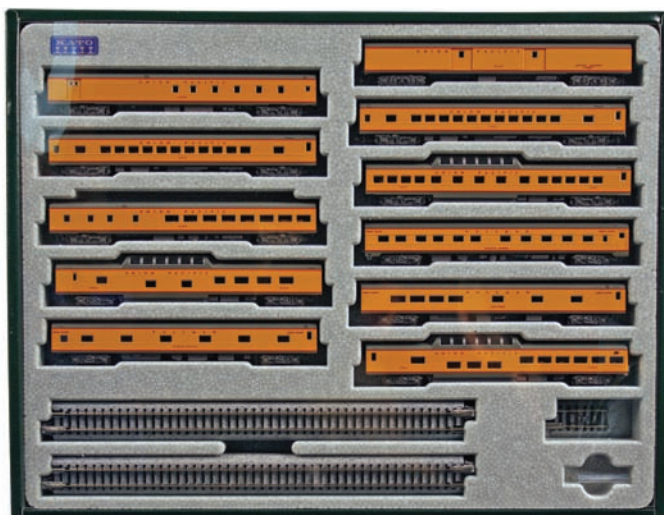

N SCALE | PASSENGER CARS

N Pullman-Standard 10-6 Sleeper

Walthers®
932-55036 NP
932-55037 PRR (Late Scheme)
932-55038 DRGW¹ (4-Stripe Scheme)
932-55041 UP¹
932-55043 SOU
932-55044 PRR
932-55045 L&N
932-55046 ACL
932-55047 CN
Reg. Price: $39.98 Sale: $18.98

N Pullman-Standard 64-Seat Coach

Walthers
Smooth Sides
932-55061 GN (green, orange)
932-55063 CNW¹ (green, yellow)

Fluted Sides
932-55065 SP¹ (silver, red)
932-55067 PRR (silver)
932-55069 C&O (silver, blue, yellow)
932-55070 RI (silver)
Reg. Price: $39.98 Sale: $18.98

Limited Quantity Available **N** MILW 1935 Hiawatha Streamlined Coach

Fox Valley Models
1950s Maroon Band & Black Roof
282-40032 #4437
282-40036 #4403
282-40037 #4414
282-40038 #4435
UP Yellow & Gray
282-40039 #4409
282-40040 #4418
282-40041 #4432
Reg. Price: $44.95 Sale: $35.98

Limited Quantity Available **N** ACF Bi-Level Commuter Coach

Wheels of Time
805-11003 California Dept. of Transportation (Caltrans) #3700
Reg. Price: $34.99 Sale: $28.98

N UP City of Los Angeles 11-Car Set

Kato. Comes with collector's case and display Unitrack.
381-106080 UP City of Los Angeles 11-Car Set
Reg. Price: $270.00 Sale: $206.98