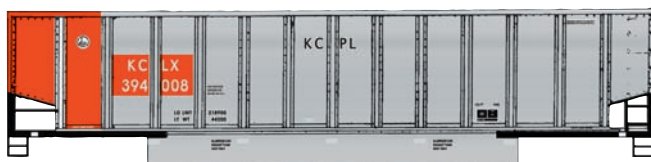

Kansas City Power & Light KCLX

910-55901 #394008, 394034, 394059, 394087, 394102, 394125
910-55902 #394013, 394026, 394041, 394060, 394098, 394116