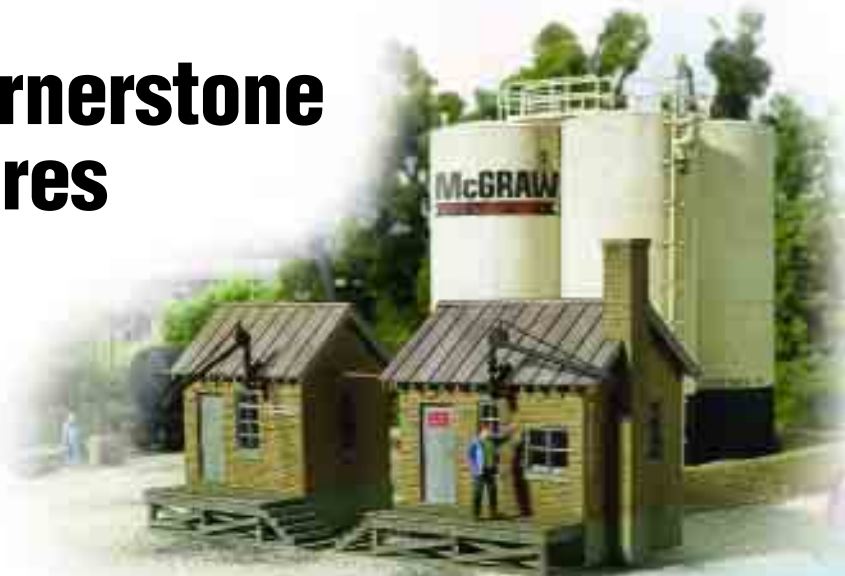

# WALTHERS

### NEW! HO STRUCTURE KIT

**McGraw Oil Company**

**933-2913 \$34.98,**

**July Delivery**

- All-New Model
- Four Vertical Tanks
- Two Brick Pumphouses
- Tank Car Unloading Rack
- Detailed Berms
- Colorful Decals for Several Dealerships