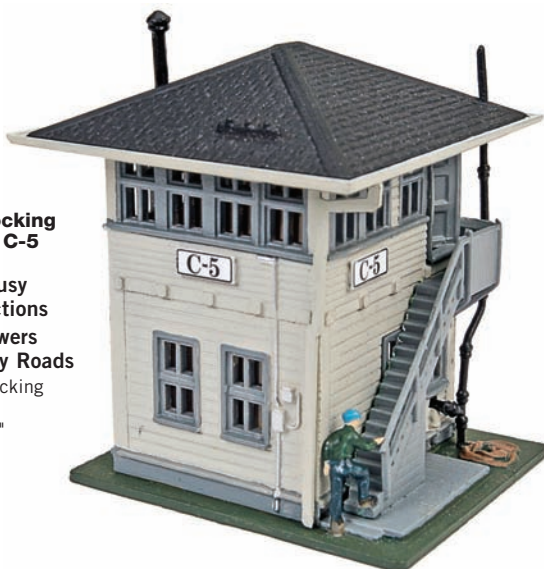

NEW N Interlocking Tower C-5

- 19.98 Each
- Perfect for Busy Yards or Junctions
- Similar to Towers Used by Many Roads

933-3828 Interlocking Tower C-5
 1-1/2 x 1-3/4 x 2"
 3.8 x 4.4 x 5cm

NEW N Grand Junction Depot