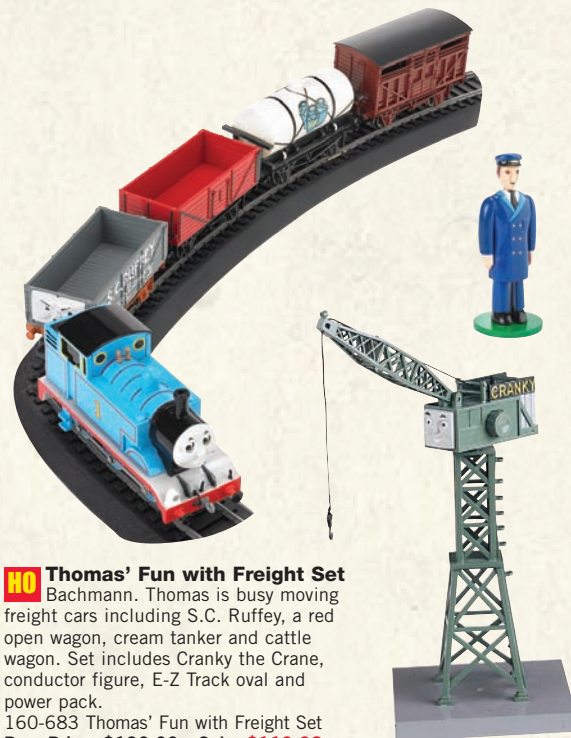

RAILROADING FUN WITH THOMAS & FRIENDS®

Young engineers will enjoy railroading with these colorful Thomas the Tank® sets. Additional cars and accessories add to the fun.

HO Deluxe Thomas Train Set
 Bachmann. Set features Thomas the Tank Engine with moving eyes, Annie Coach, Clarabel Coach, Bertie the Bus, Harold the Helicopter and Sir Topham Hatt. Includes track and power pack.
 160-644 Deluxe Thomas
 Reg. Price: \$165.00
 Sale: **\$99.98**

HO Emily's Passenger Train
 Bachmann. A gleaming Emily leads the way on a sightseeing tour across the Isle of Sodor. Set includes Emily's Coach, Emily's Brake Coach, 47 x 38" E-Z Track oval, power pack and speed controller.
 160-684 Emily's Passenger Train
 Reg. Price: \$170.00 Sale: **\$109.98**