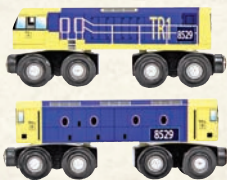

NEW Freight Train
Melissa & Doug. Heavy freight loads are no problem for this sturdy wooden engine.
488-638 Freight Train
Reg. Price: \$4.99 Sale: \$3.98

NEW Locomotive & Diesel Engine
Melissa & Doug. Here's a kid-powered duo guaranteed to boost fun on any wooden railway.
488-639 Locomotive & Diesel Engine
Reg. Price: \$9.99 Sale: \$8.98