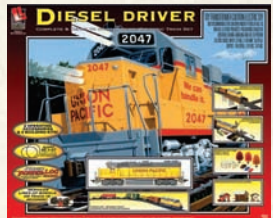

HO Diesel Driver

Life-Like from Walthers. Leading the way around the 65 x 47" Power-Loc™ track oval is a Union Pacific GP38-2 diesel with working headlight followed by five freight cars and a matching caboose. Includes UL-listed power pack. 433-8852 Diesel Driver
Reg. Price: \$209.99 Sale: \$129.98