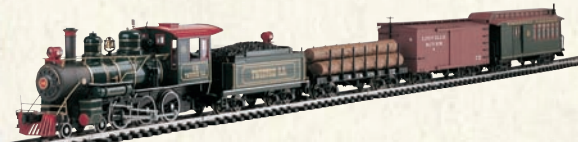

G Tweetsie Railroad
Bachmann. Features 4-6-0 steam loco, coal tender, flatcar with log load, boxcar, combine, track oval and power pack.
160-90033 East Tennessee & Western North Carolina
Reg. Price: $495.00 Sale: **$309.98**