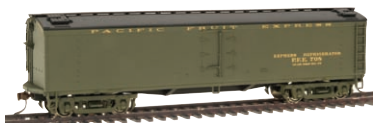

HO Express Boxcar (Rebuilt Troop Sleeper)

Walthers Rolling Stock
932-4161 NYC (gray)
932-4164 Rock Island
Reg. Price: \$27.98 Sale: \$15.98

HO C&O-Style Express Boxcar Troop Sleeper Conversion

Walthers Rolling Stock
932-4168 B&O (MOW Green)
Reg. Price: \$29.98 Sale: \$16.98