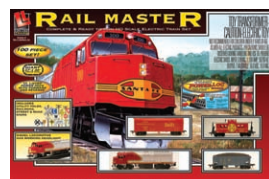

HO Rail Master
Life-Like from Walthers. Circling the 45 x 38" Power-Loc track oval is an F40PH diesel, two freight cars and a caboose. Set includes UL-listed power pack.
433-8608 Rail Master
Reg. Price: $79.99
Sale: **$59.99**