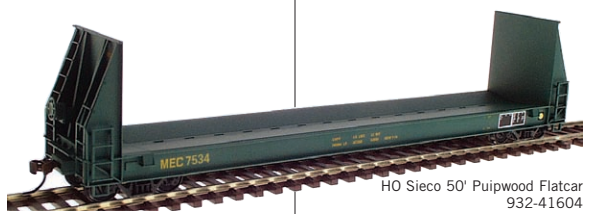

NEW N Sieco 50' Platinum Pulpwood Flatcar

- \$14.98 Each
- **New Roadnames & Numbers**
 - **Realistic Sloped Deck**
 - **Great for 1960s & Later Layouts**
 - **Accumate® Knuckle Couplers**
 - **Matching Pulpwood Load #933-800 (sold separately)**

932-8908 SOU #141070
932-8909 CSX #408299

932-8910 NS #111328

932-8911 MEC #7534

**Union Pacific licensed product*

HO Sieco 50' Pulpwood Flatcar
932-41604

N Sieco 50' Pulpwood Flatcar 932-8909

Evans 4780 Cubic Foot Covered Hopper
933-1130