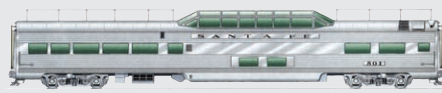

P-S "Pleasure Dome" Bar-Lounge
932-9726 | $74.98 | February 2011