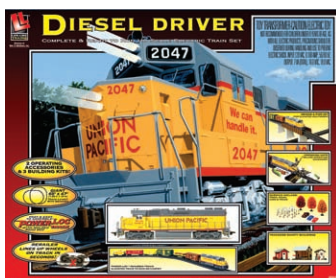

HO Freight Runner
Life-Like from Walthers. Includes GP-38 loco, five freight cars, caboose and 89 x 38" Power-Loc track oval.
433-9100 Freight Runner
Reg. Price: $149.99
Sale: **$99.99**