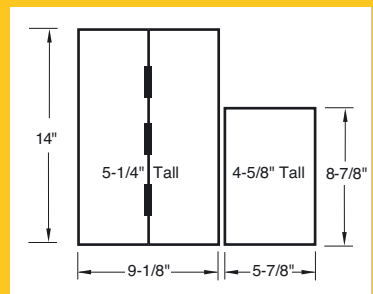

From field to fuel tank, ethanol provides plenty of traffic for prototype railroads. And with the new North American Ethanol series from Walthers, it's easy to add a typical plant to your contemporary HO layout too. With seven new Cornerstone structure kits (many adaptable to other modern industries), three Gold Line™ freight cars, and specially decorated PROTO 2000® SW9/1200 diesels, you'll have everything you need to build and operate a complete facility. The first structure kit is now in stock with more coming soon! Visit your participating dealer for complete details or to reserve future releases (two are shown below).

Reserve these Kits Now!