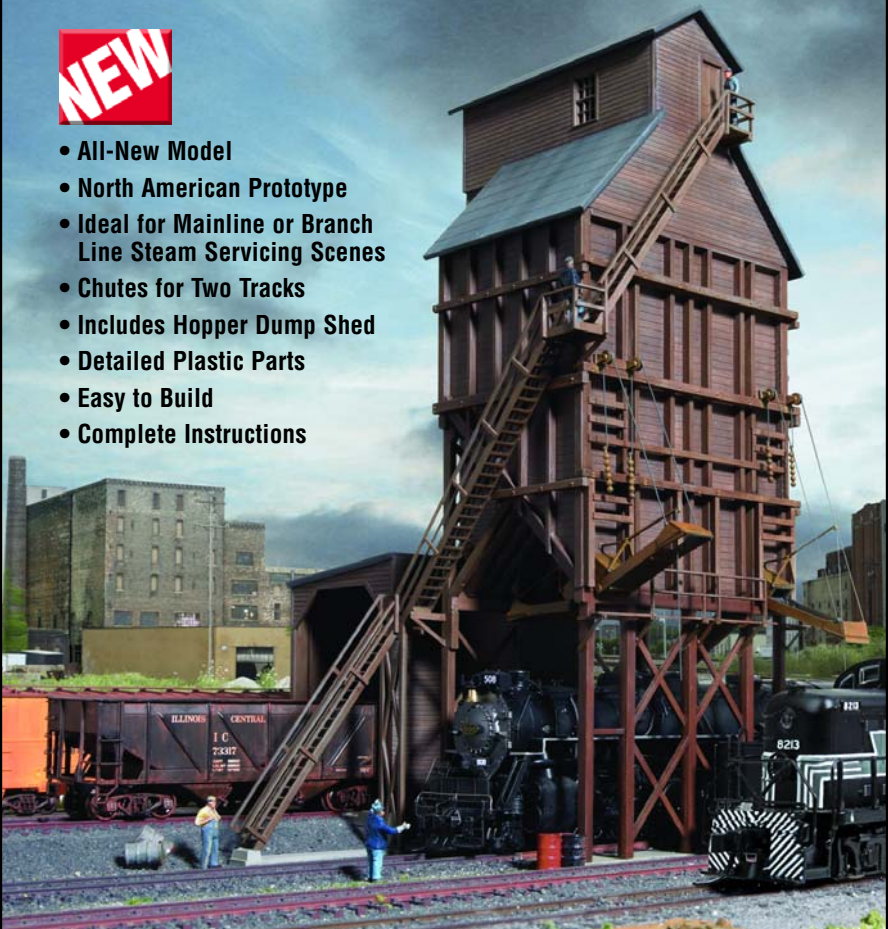

WALTHERS™

NEW

- All-New Model
- North American Prototype
- Ideal for Mainline or Branch Line Steam Servicing Scenes
- Chutes for Two Tracks
- Includes Hopper Dump Shed
- Detailed Plastic Parts
- Easy to Build
- Complete Instructions