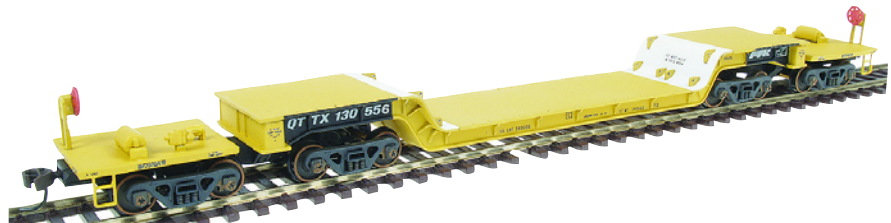

NEW FREIGHT CARS FOR SPECIAL SERVICE

HO Gold Line™ Michigan-Style Ore Car

12-Pack

April Delivery \$169.98

- All-New Car
- 12 Different Roadnumbers Per Pack

[932-40501 Series](#)

CNW' #1, Lake Superior & Ishpeming, GN, SOO,
DMIR, Data Only, CNW' #2

†Union Pacific licensed product

NEW
ALL-NEW CAR

HO Gold Line 81' 4-Truck Depressed Center Flat Car

April Delivery

Single Cars \$34.98

Limited-Run Two-Packs \$69.98

- New Roadnames & Numbers
- RP-25 Metal Wheelsets

[932-40901 & 240901 series](#)

TTX, KRL, WECX, PHMX, PTOX

NEW
ROADNAMES AND
ROADNUMBERS

HO Gold Line 50' Airslide® Covered Hopper

April Delivery

Single Cars \$21.98

Limited-Run Two-Packs \$39.98

- New Roadnames & Numbers
- PROTO-Max™ All-Metal Knuckle Couplers