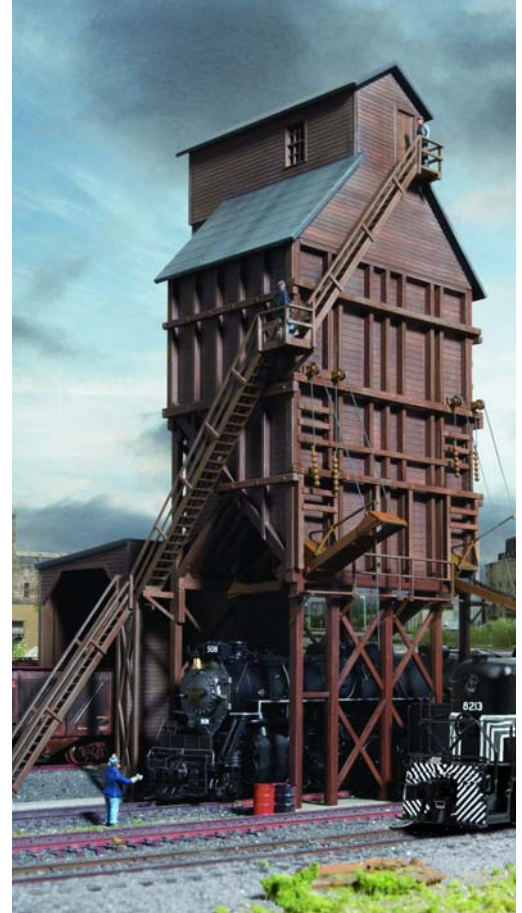

Cornerstone Series® N "Wood" Coaling Tower Kit

Winter Delivery $49.98 | [933-3823](#)

More product info online at <http://www.walters.com/newnov01>

For more product information and to reserve these New Products: