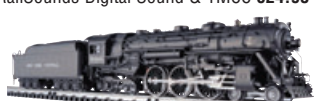

401-3270534319 NYC #5343 w/Lionel RailSounds Digital Sound & TMCC™ **624.95**

401-3270534419 NYC #5344 w/Lionel RailSounds Digital Sound & TMCC **624.95**