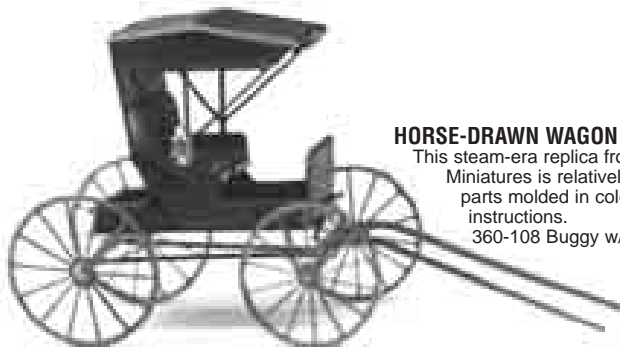

BUBBLING OIL TANK - O SCALE

Measuring approximately 11-1/2 x 6-1/4", this detailed structure from K-Line features two tubes full of bubbling "oil." A great addition to any industrial scene.

401-42422 Bubbling Oil Tank
49.95

HORSE-DRAWN WAGON KIT - HO SCALE

This steam-era replica from Jordan Highway Miniatures is relatively easy to build and features parts molded in color and step-by-step instructions.

360-108 Buggy w/Horse & Driver 5.95