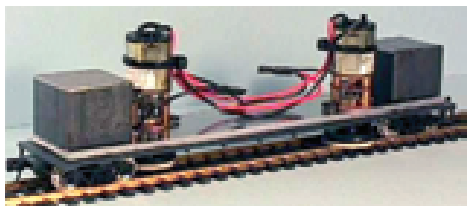

MNP

Motorized Track Cleaning Car from MNP

MNP is an engineering group focusing on creating unique, new products that will enhance the modeling experience and make it more fun. Their line includes HO Scale dual motorized track cleaning cars. These fully assembled cars feature Walthers car bodies; high-torque electric geared motors; pressure-sensitive, easily adjustable cleaning discs; and easy peel-and-stick pads. Keeping your track clean has never been easier.