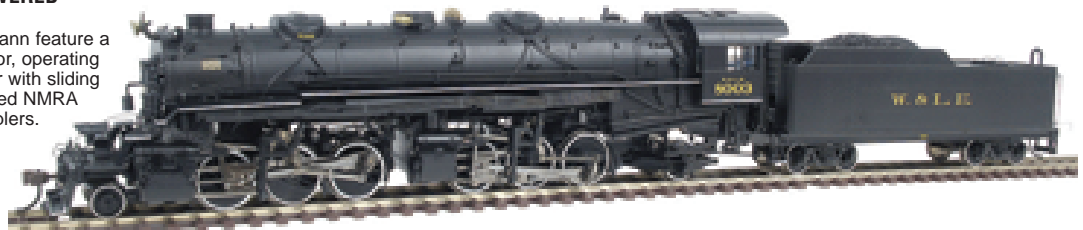

SPECTRUM® USRA 2-6-6-2 STEAM POWERED W/TENDER EA 349.00 - HO SCALE

These DCC-ready locomotives from Bachmann feature a diecast boiler with tender, skew-wound motor, operating headlight, geared drive, detailed cab interior with sliding windows, RP-25 metal wheels, body-mounted NMRA coupler pockets and E-Z Mate® Mark II couplers.

160-82602 C&O Class H5

160-82604 NKP

160-82606 Wheeling & Lake Erie

160-82601 Painted - Unlettered (Black)