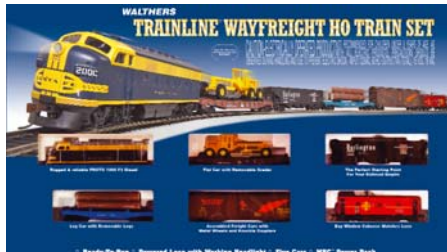

Train Sets - HO Scale

NEW HO Wayfreight Diesel Freight Set

Walters Trainline®. Sets include a smooth-running PROTO 1000 EMD F3 diesel with dual flywheels, four cars and a matching bay window caboose, all equipped with metal wheels and body-mounted magnetic knuckle couplers for reliability. Set also includes a solid state MRC power pack, three vehicles and complete instructions. Sets are available with a 36 x 54" oval of Bachmann E-Z Track®.

931-840 ATSF

931-841 CNW†

931-842 PRR

931-843 UP†

931-844 B&O

931-845 CN

Price: $119.98

Also Available w/Atlas Track!

931-850 ATSF

931-851 CNW†

931-852 PRR

931-853 UP†

931-854 B&O

Price: $119.98