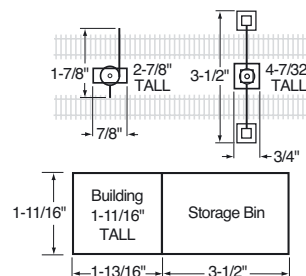

IN STOCK

NEW HO Track Scales - Kit

1. One Each Peaked and Flat Roof Scalehouses
   - 2 Baseplates to Build Light- and Heavy-Duty Scale
   - Track Alignment Guides on Base
   - Great for Yards & Heavy Industries
   - Realistic Signs
- 933-3199 Cornerstone Series Track Scales **$24.98**