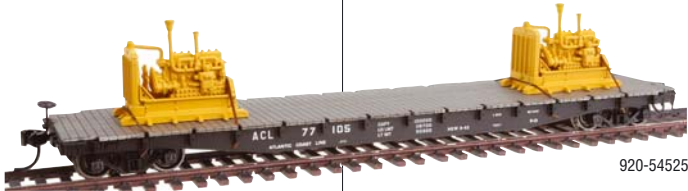

ADVANCE RESERVATION

NEW HO Katie's Candy Creations

July Delivery

- Perfect Add-on for Any HO Train Set

- Fully Assembled
- Highly Detailed Plastic Parts
- Factory Decorated
- Realistic Window Signs & Banners
- 931-808 Trainline® Built-ups Katie's Candy Creations **$24.98**

IN STOCK

NEW HO PROTO 2000™ AAR 53'6" 50-Ton Flat Car with Load

- New Roadnames & Roadnumbers
- Realistic Load Included
- 4 Different Numbers for Each Scheme
- Scale Size Handrails & Grab Irons
- Correct Weight for Optimum Operation
- Correct Trucks
- Metal RP-25 Wheels
- Magnetic Knuckle Couplers
- Assembled or Kit Versions

Ready to Run $29.98 Each
Time-Saver Kit® $16.98 Each

ACL w/Generators

- 920-54525 Ready To Run #77105
- 920-54526 Ready To Run #77146
- 920-54475 Kit #77000
- 920-54476 Kit #77042

MKT' w/Generators

- 920-54527 Ready To Run #13711
- 920-54528 Ready To Run #13725
- 920-54477 Kit #13701
- 920-54478 Kit #13719

Undecorated

- 920-54487 Kit w/Generator
- 920-54488 Kit w/Wagon Boxes & Frames

NEW ARRIVAL

NEW HO Gold Line™ 63' Pulpwood Flat Car

- Authentic Side Stakes
- Perfect for Paper Mill Service
- Great for Post 70s Layouts

$17.98 Each

$34.98 Limited-Run 2-Packs

- 932-3157 CN
- 932-23157 Two-Pack

- 932-3158 CP
- 932-23158 Two-Pack

- 932-3159 WC
- 932-23159 Two-Pack

- 932-3160 Georgia-Pacific
- 932-23160 Two-Pack

- 932-3161 TTX
- 932-23161 Two-Pack

- 932-3162 SOU
- 932-23162 Two-Pack

NEW ARRIVAL

NEW HO Gold Line Bi-Level Enclosed Auto Carriers

- All-New Tooling
- Knuckle Couplers
- Metal RP-25 Wheels

$29.98 Each

$59.98 Limited-Run 2-Packs

- 932-40101 UP†
- 932-240101 Two-Pack

- 932-40102 SP†
- 932-240102 Two-Pack

- 932-40103 BNSF
- 932-240103 Two-Pack

- 932-40104 GTW
- 932-240104 Two-Pack

- 932-40105 MILW
- 932-240105 Two-Pack

- 932-40106 ATSF
- 932-240106 Two-Pack

- 932-40107 CR
- 932-240107 Two-Pack