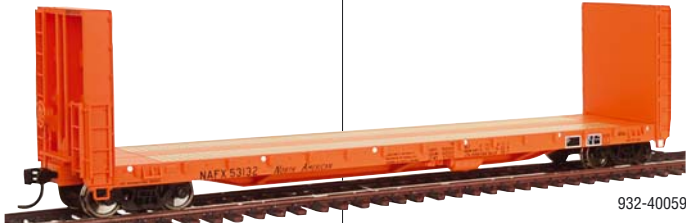

NEW ARRIVAL

NEW HO Gold Line™ Canadian 50' Bulkhead Flat Car

- New Roadnames
- Great for Post-70s Freights

$19.98 Each

$39.98 Limited-Run 2-Packs