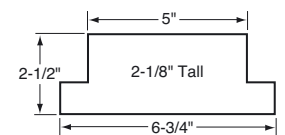

NEW ARRIVAL

NEW HO Pella Depot - Kit

1. Perfect Small Town Station
   - Unique Brick Design
   - Printed Signs
   - Bell Roof
   - Rock Island Prototype
- 933-3818 Cornerstone Series Pella Depot **$34.98**