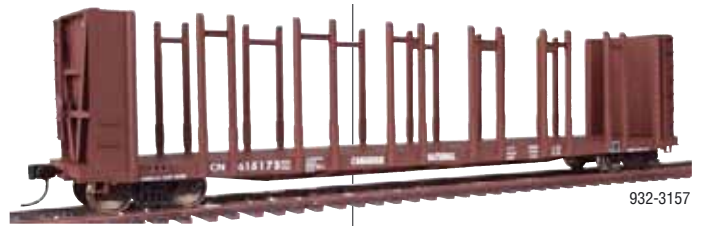

NEW ARRIVAL

NEW HO Gold Line™ 63' Pulpwood Flat Car

- Authentic Side Stakes
- Perfect for Paper Mill Service
- Great for Post 70s Layouts

$17.98 Each

$34.98 Limited-Run 2-Packs

- 932-3157 CN
- 932-23157 Two-Pack

- 932-3158 CP
- 932-23158 Two-Pack

- 932-3159 WC
- 932-23159 Two-Pack

- 932-3160 Georgia-Pacific
- 932-23160 Two-Pack

- 932-3161 TTX
- 932-23161 Two-Pack

- 932-3162 SOU
- 932-23162 Two-Pack