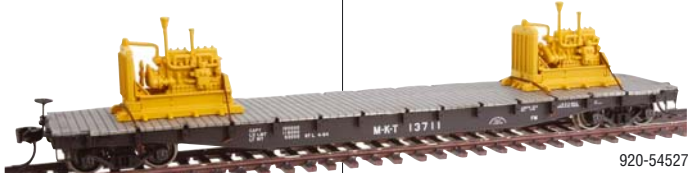

920-54525

920-54526

920-54527

**IN STOCK**

**NEW HO PROTO 2000™ AAR 53'6" 50-Ton Flat Car with Load**

- New Roadnames & Roadnumbers
- Realistic Load Included
- 4 Different Numbers for Each Scheme
- Scale Size Handrails & Grab Irons
- Correct Weight for Optimum Operation
- Correct Trucks
- Metal RP-25 Wheels
- Magnetic Knuckle Couplers
- Assembled or Kit Versions