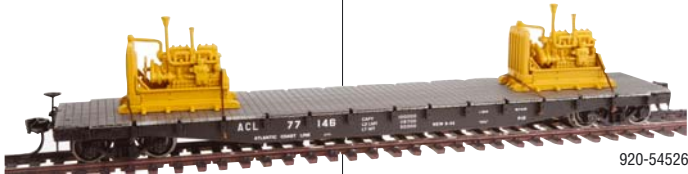

920-54525

920-54526

920-54527

**IN STOCK**

**NEW HO PROTO 2000™ AAR 53'6" 50-Ton Flat Car with Load**

- New Roadnames & Roadnumbers
- Realistic Load Included
- 4 Different Numbers for Each Scheme
- Scale Size Handrails & Grab Irons
- Correct Weight for Optimum Operation
- Correct Trucks
- Metal RP-25 Wheels
- Magnetic Knuckle Couplers
- Assembled or Kit Versions