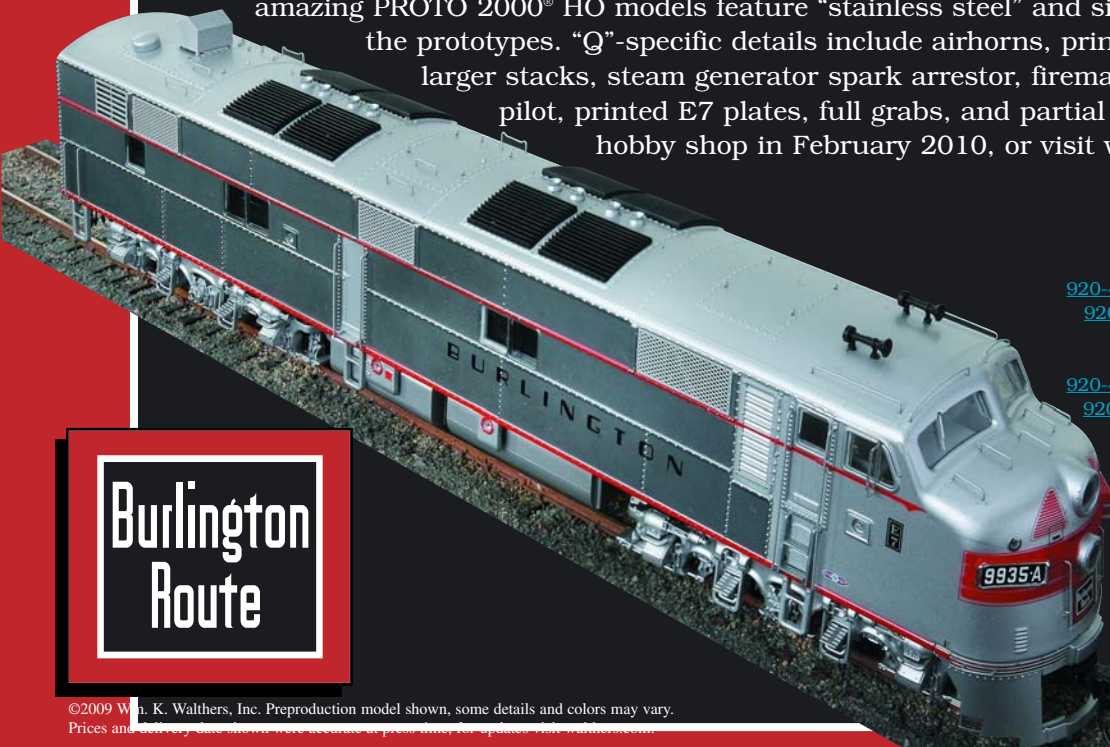

## Ultimate Realism with Real Metal Finish

From *Adventureland* to *Zephyr*, take your favorite train to a new level with Walther's CB&Q E7s! These amazing PROTO 2000® HO models feature "stainless steel" and silver-painted body panels like the prototypes. "Q"-specific details include airhorns, printed nose "grilles," Mars light, larger stacks, steam generator spark arrestor, fireman's side covered intake, open pilot, printed E7 plates, full grabs, and partial skirts. Look for them at your hobby shop in February 2010, or visit [walthers.com](http://walthers.com) for information.

### PROTO 2000 CB&Q E7